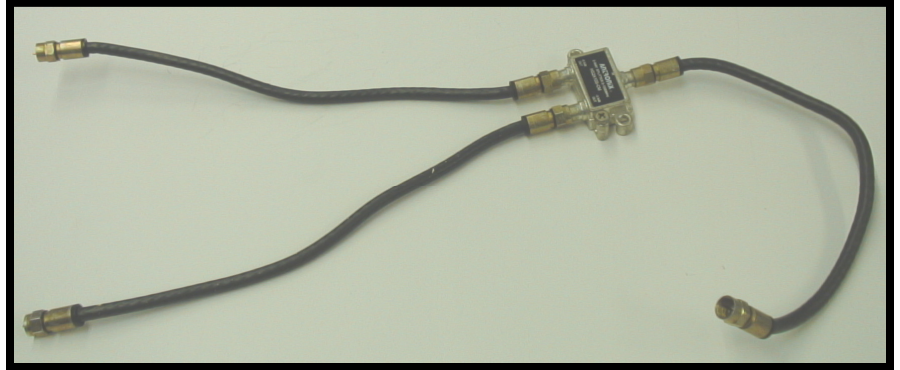

RES.NET Equipment

The following equipment is provided by Insight and should be in every apartment.

The Coax Set:

3 pieces of coax and a cable splitter

The Cable Modem:

Arris cable modem (please note the wireless antennae) and the modem power cord.

The Cable Television Equipment:

The mini box and power cord and the remote to the mini box (the mini box will not work without the remote).